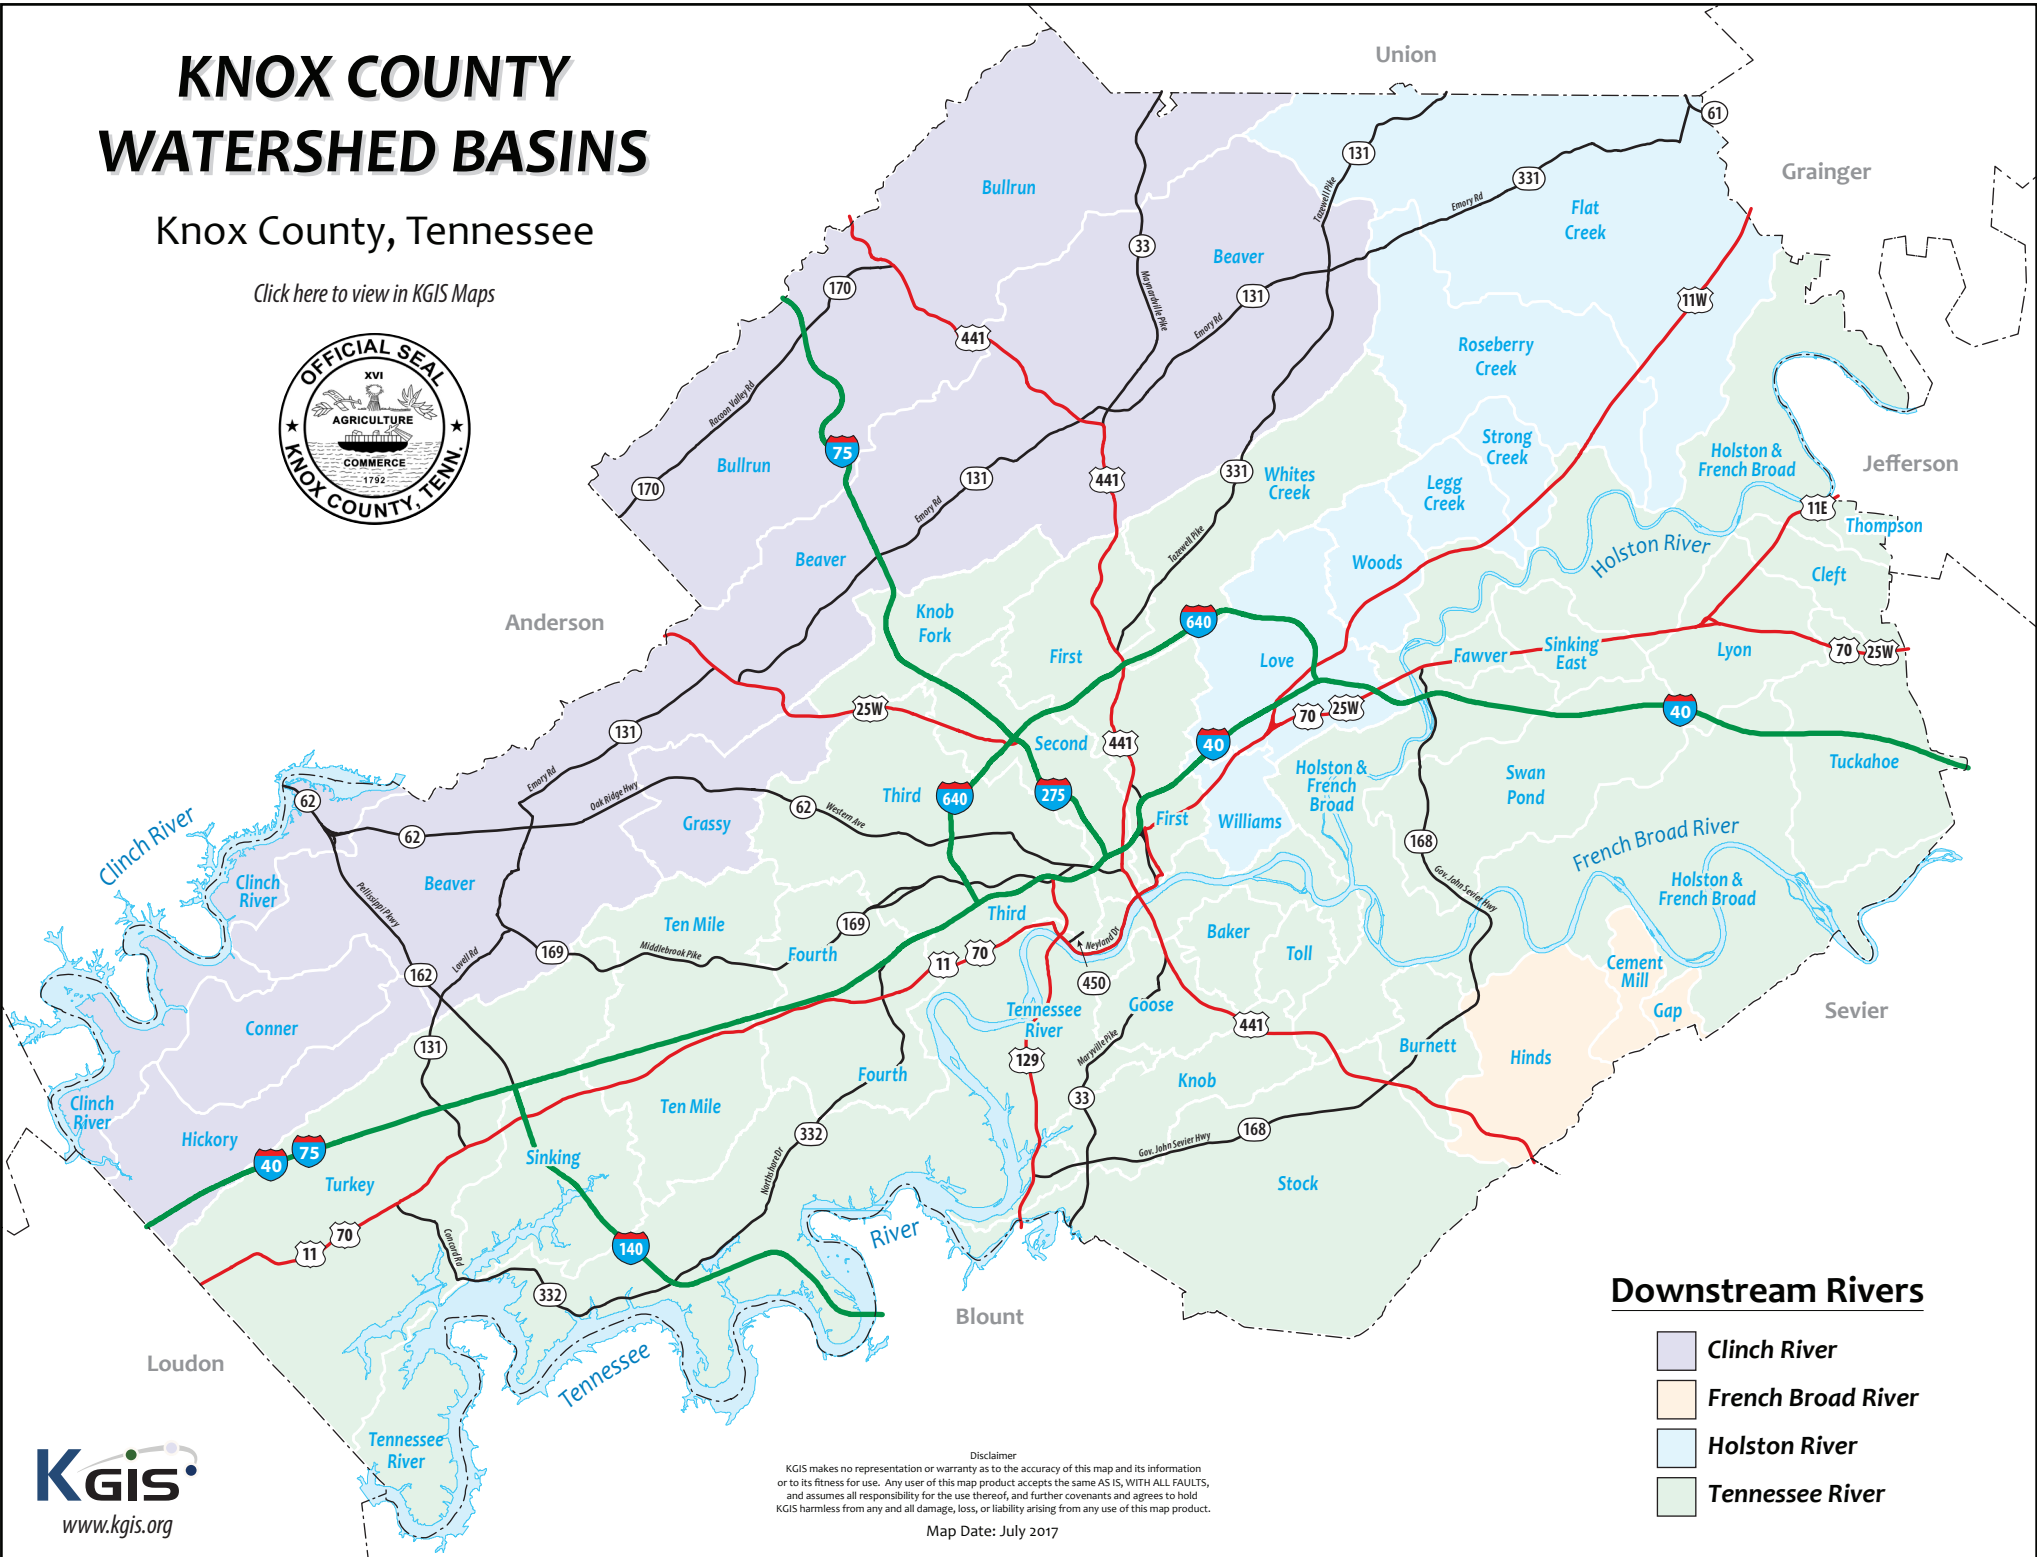

KNOX COUNTY WATERSHED BASINS

Knox County, Tennessee

[Click here to view in KGIS Maps](#)

Downstream Rivers

- Clinch River
- French Broad River
- Holston River
- Tennessee River

Map Date: July 2017