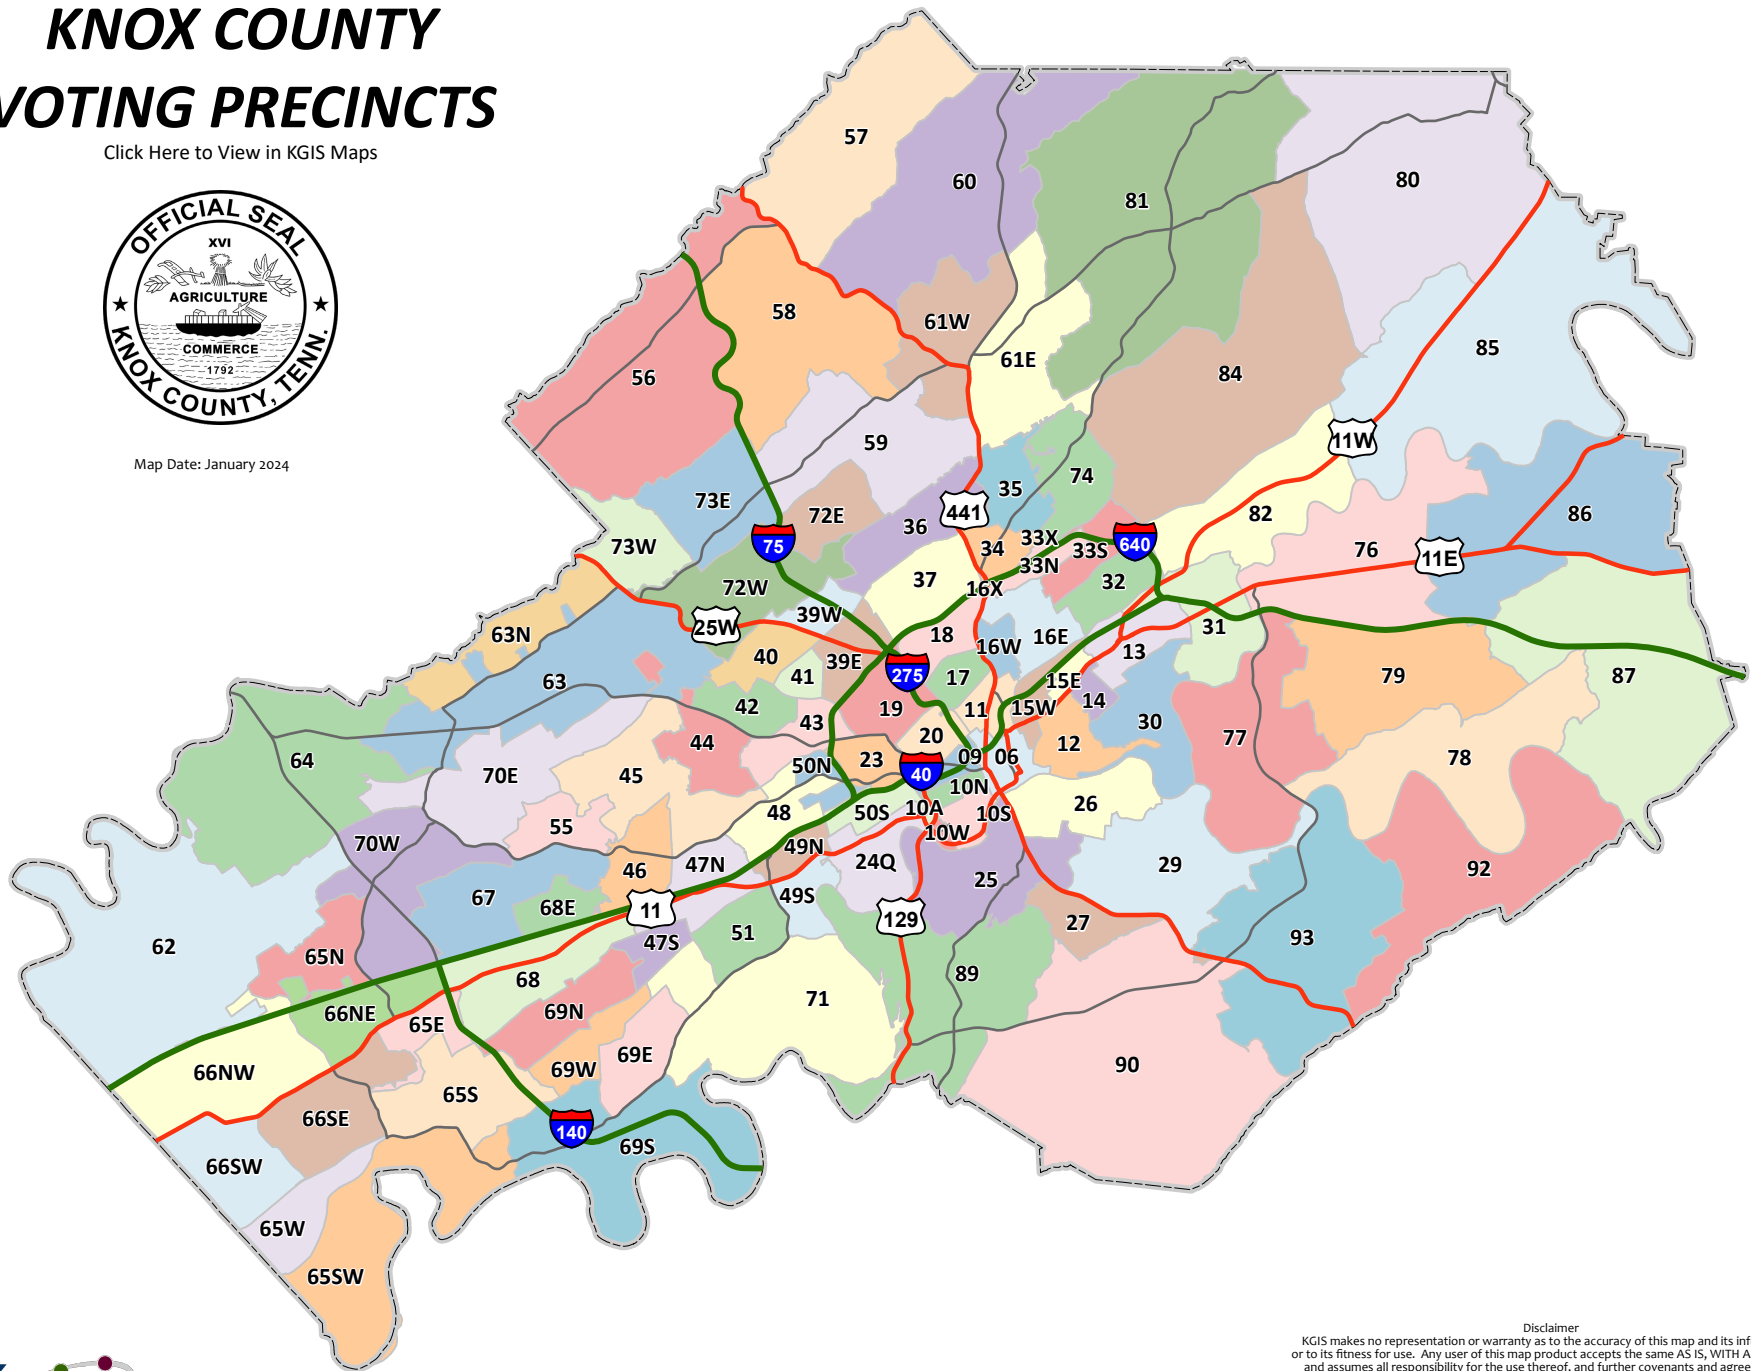

Map Date: January 2024

VOTING LOCATION ADDRESSES