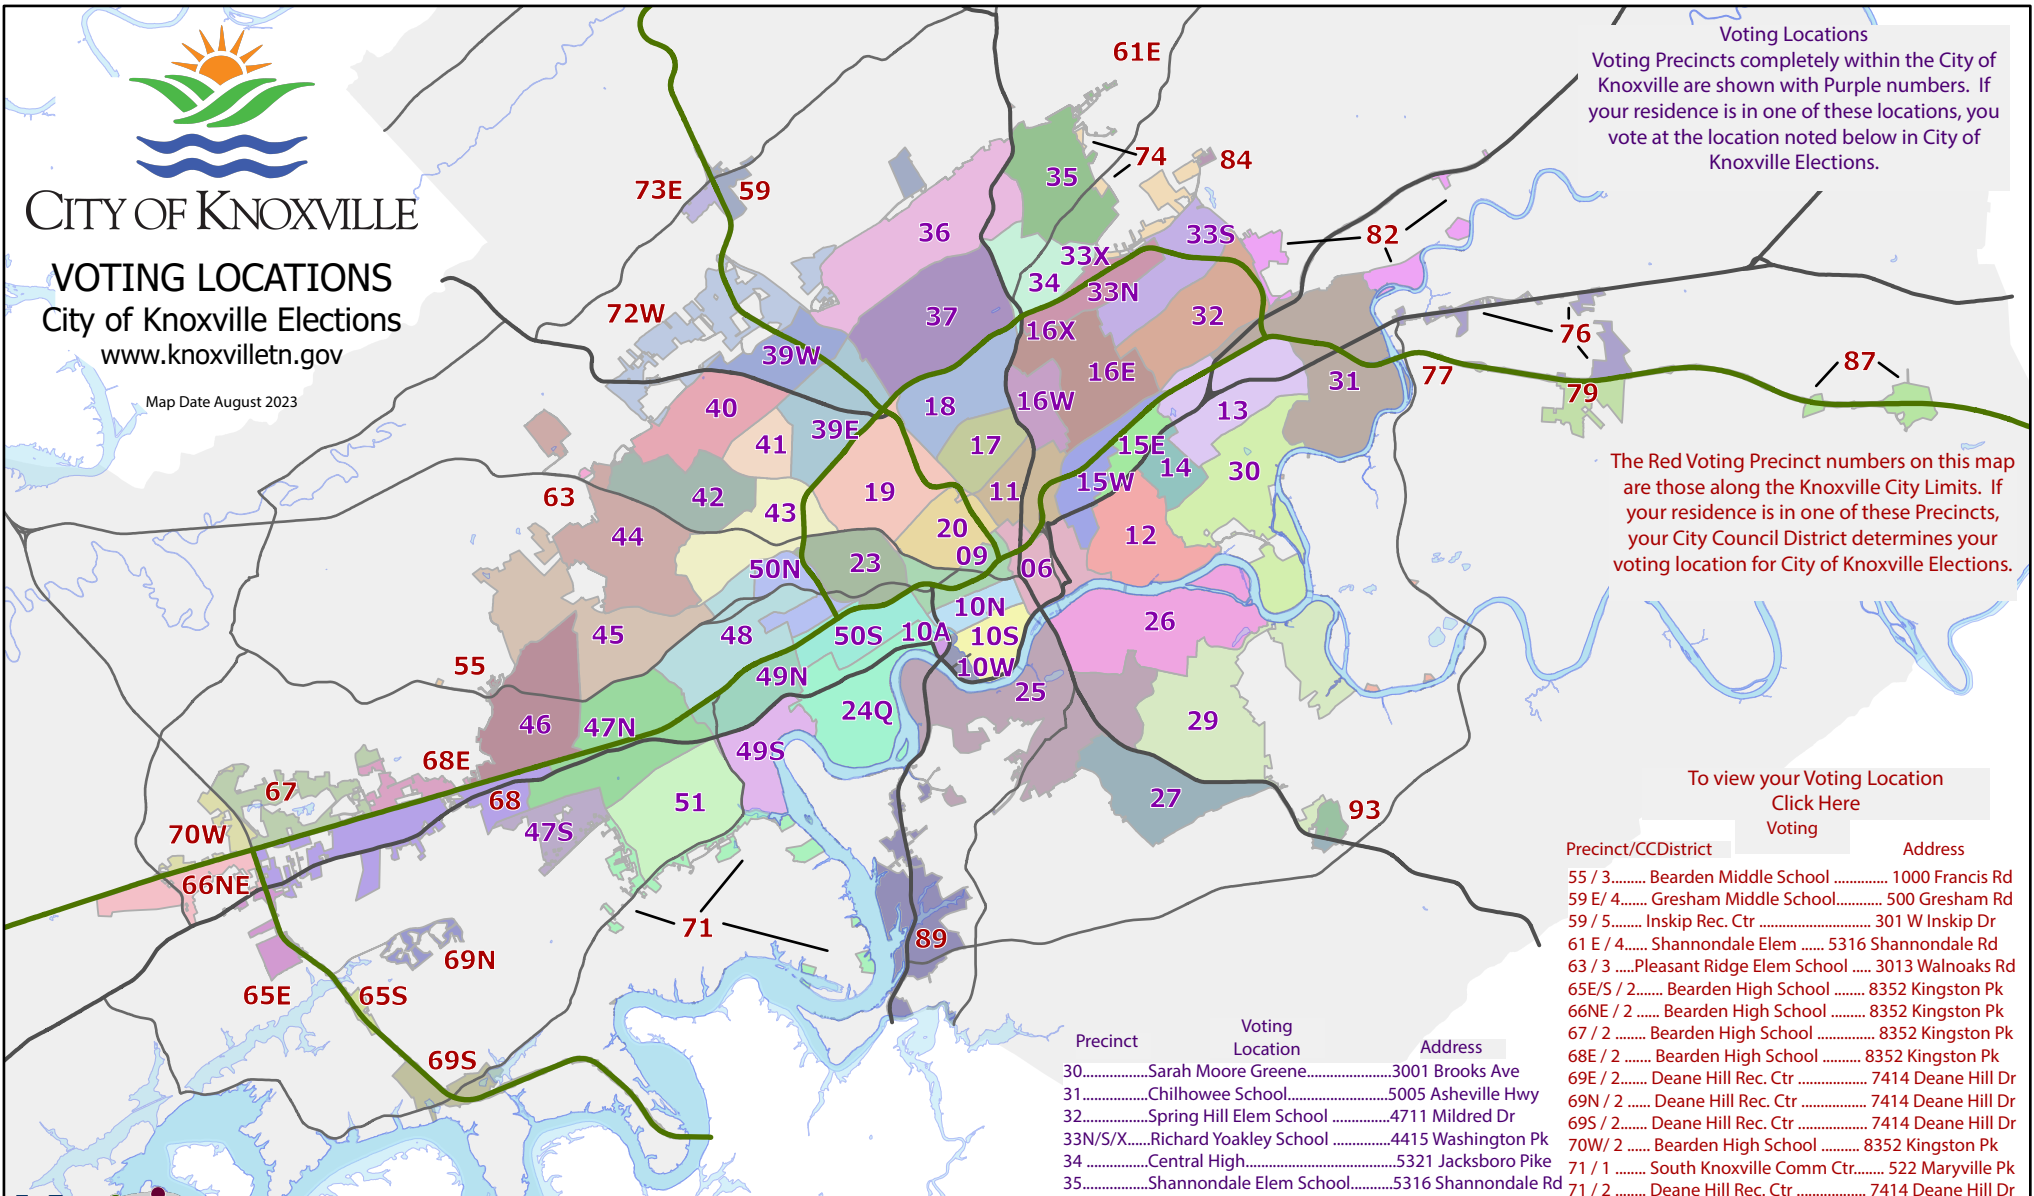

CITY OF KNOXVILLE

VOTING LOCATIONS

City of Knoxville Elections

www.knoxvilletn.gov

Map Date August 2023

Voting Locations
Voting Precincts completely within the City of Knoxville are shown with Purple numbers. If your residence is in one of these locations, you vote at the location noted below in City of Knoxville Elections.

The Red Voting Precinct numbers on this map are those along the Knoxville City Limits. If your residence is in one of these Precincts, your City Council District determines your voting location for City of Knoxville Elections.

To view your Voting Location
[Click Here](#)
Voting

Precinct	Voting Location	Address
6.....	Green Magnet	801 Lula Powell Dr
9.....	Eternal Life Harvest Ctr.....	1801 Western Ave
10N	Fort Sanders School.....	501 S Twenty First St
10A/S/W.....	Howard H. Baker Jr. Ctr.....	1640 Cumberland Ave
11.....	Central United Methodist Ch.....	201 Third Ave
12.....	Boys & Girls Club.....	381 McConnell St
13.....	Fair Garden School.....	400 Fern St
14.....	Austin-East High School.....	2800 ML King Jr Ave
15E/W.....	John T. O'Connor Ctr.....	611 Winona St
16E/W/X.....	Larry Cox Senior Rec. Ctr.....	3109 Ocoee Trl