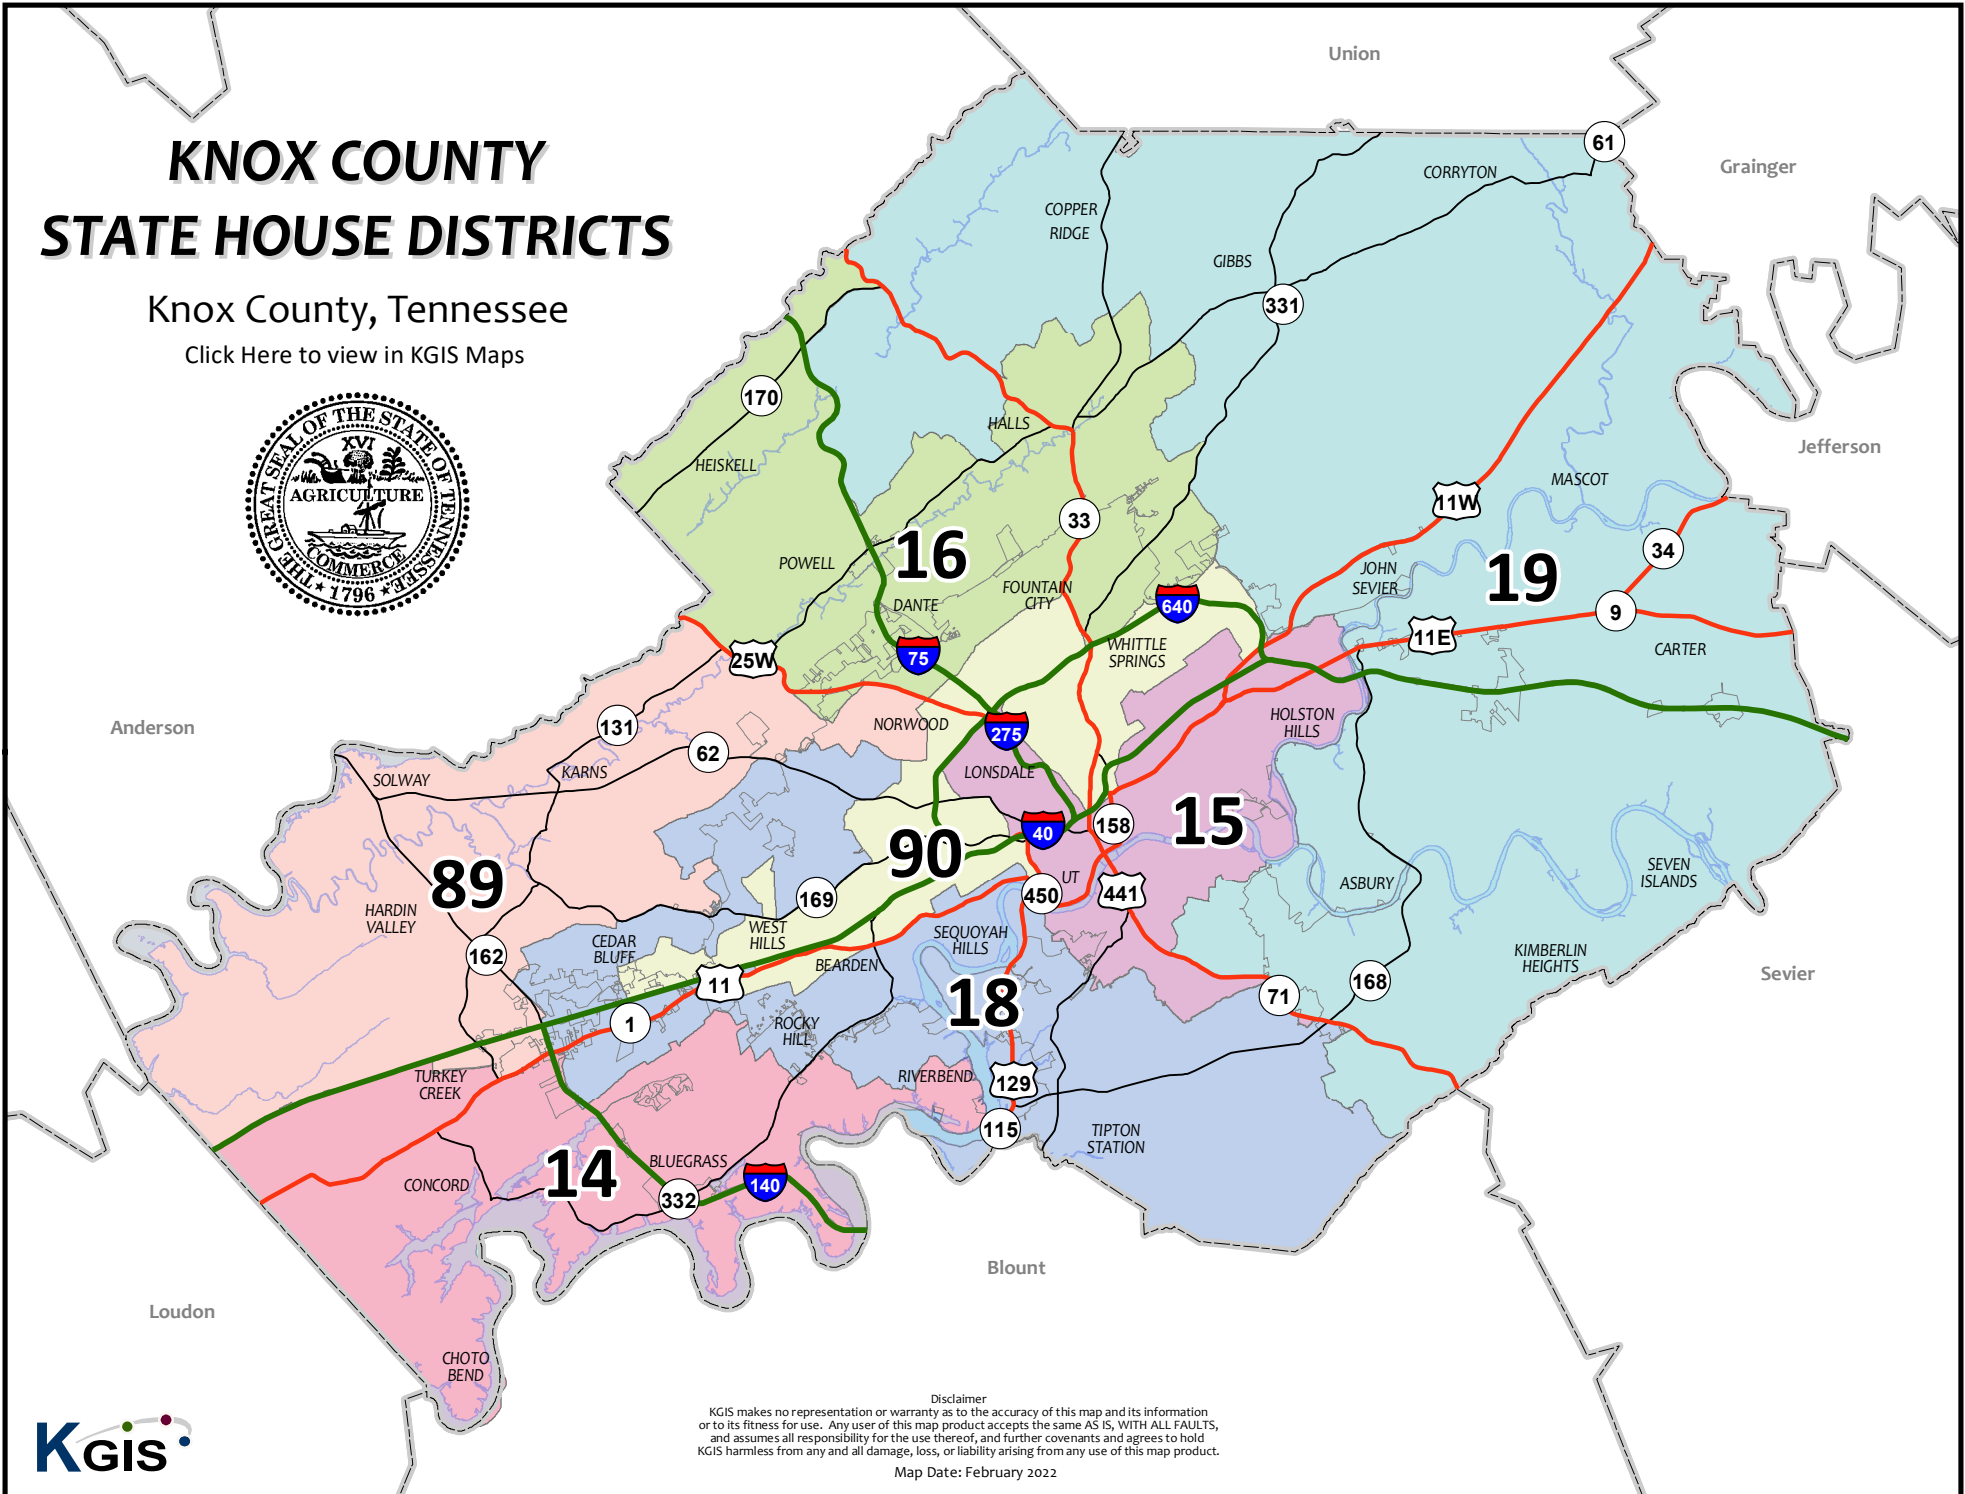

KNOX COUNTY STATE HOUSE DISTRICTS

Knox County, Tennessee

[Click Here to view in KGIS Maps](#)

Map Date: February 2022