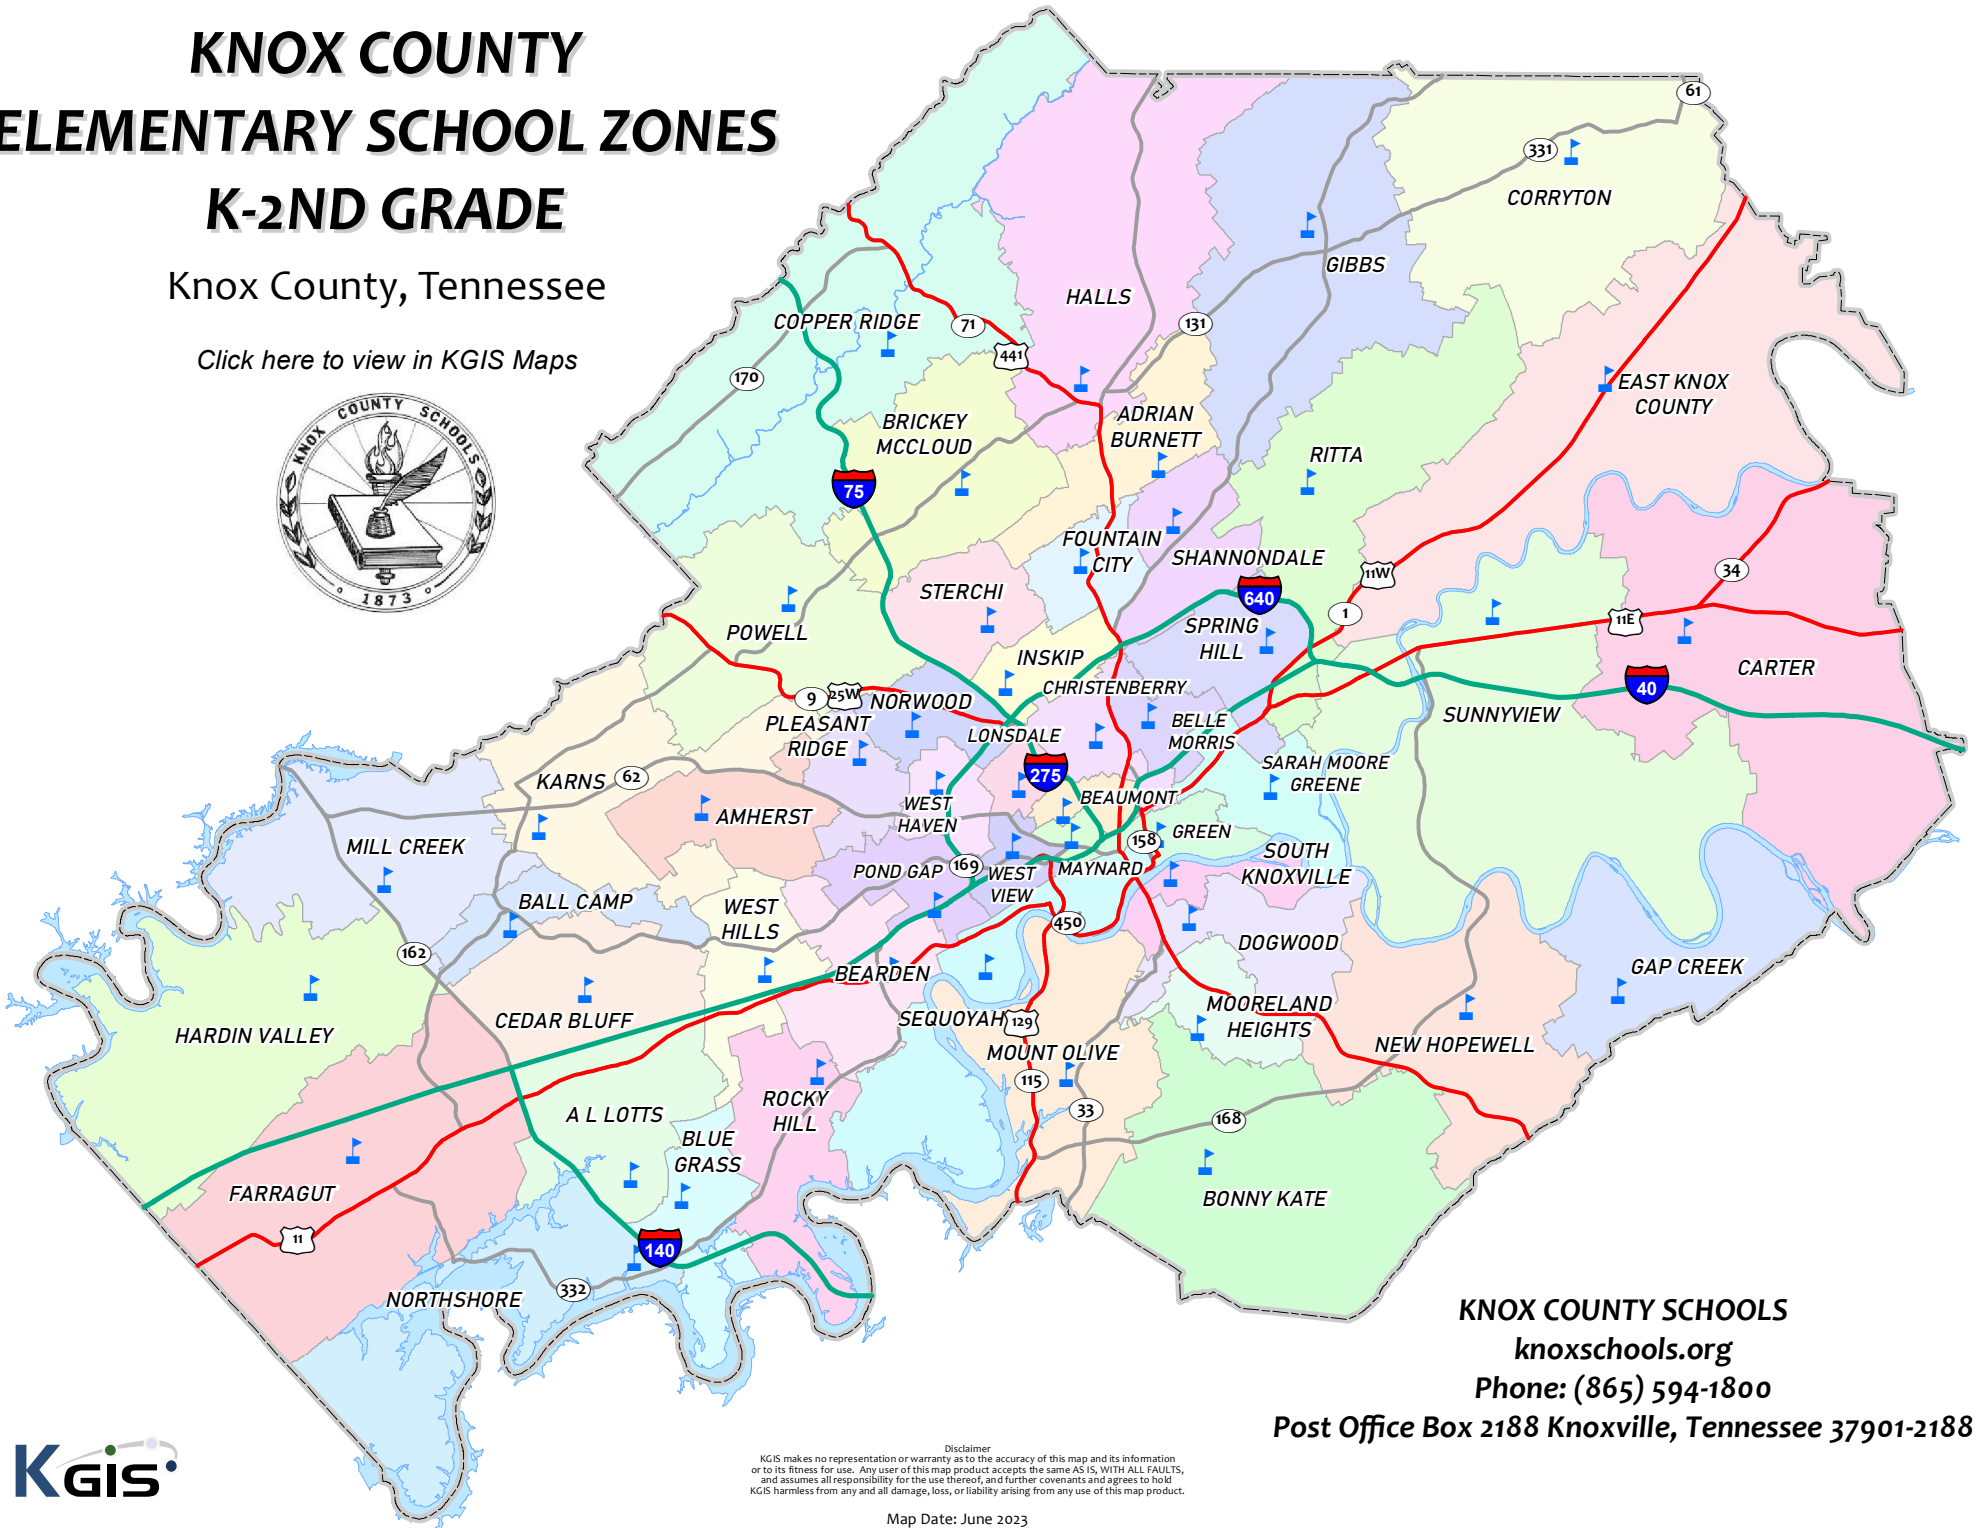

KNOX COUNTY ELEMENTARY SCHOOL ZONES K-2ND GRADE

Knox County, Tennessee

[Click here to view in KGIS Maps](#)

KNOX COUNTY SCHOOLS

knoxschools.org

Phone: (865) 594-1800

Post Office Box 2188 Knoxville, Tennessee 37901-2188

Map Date: June 2023