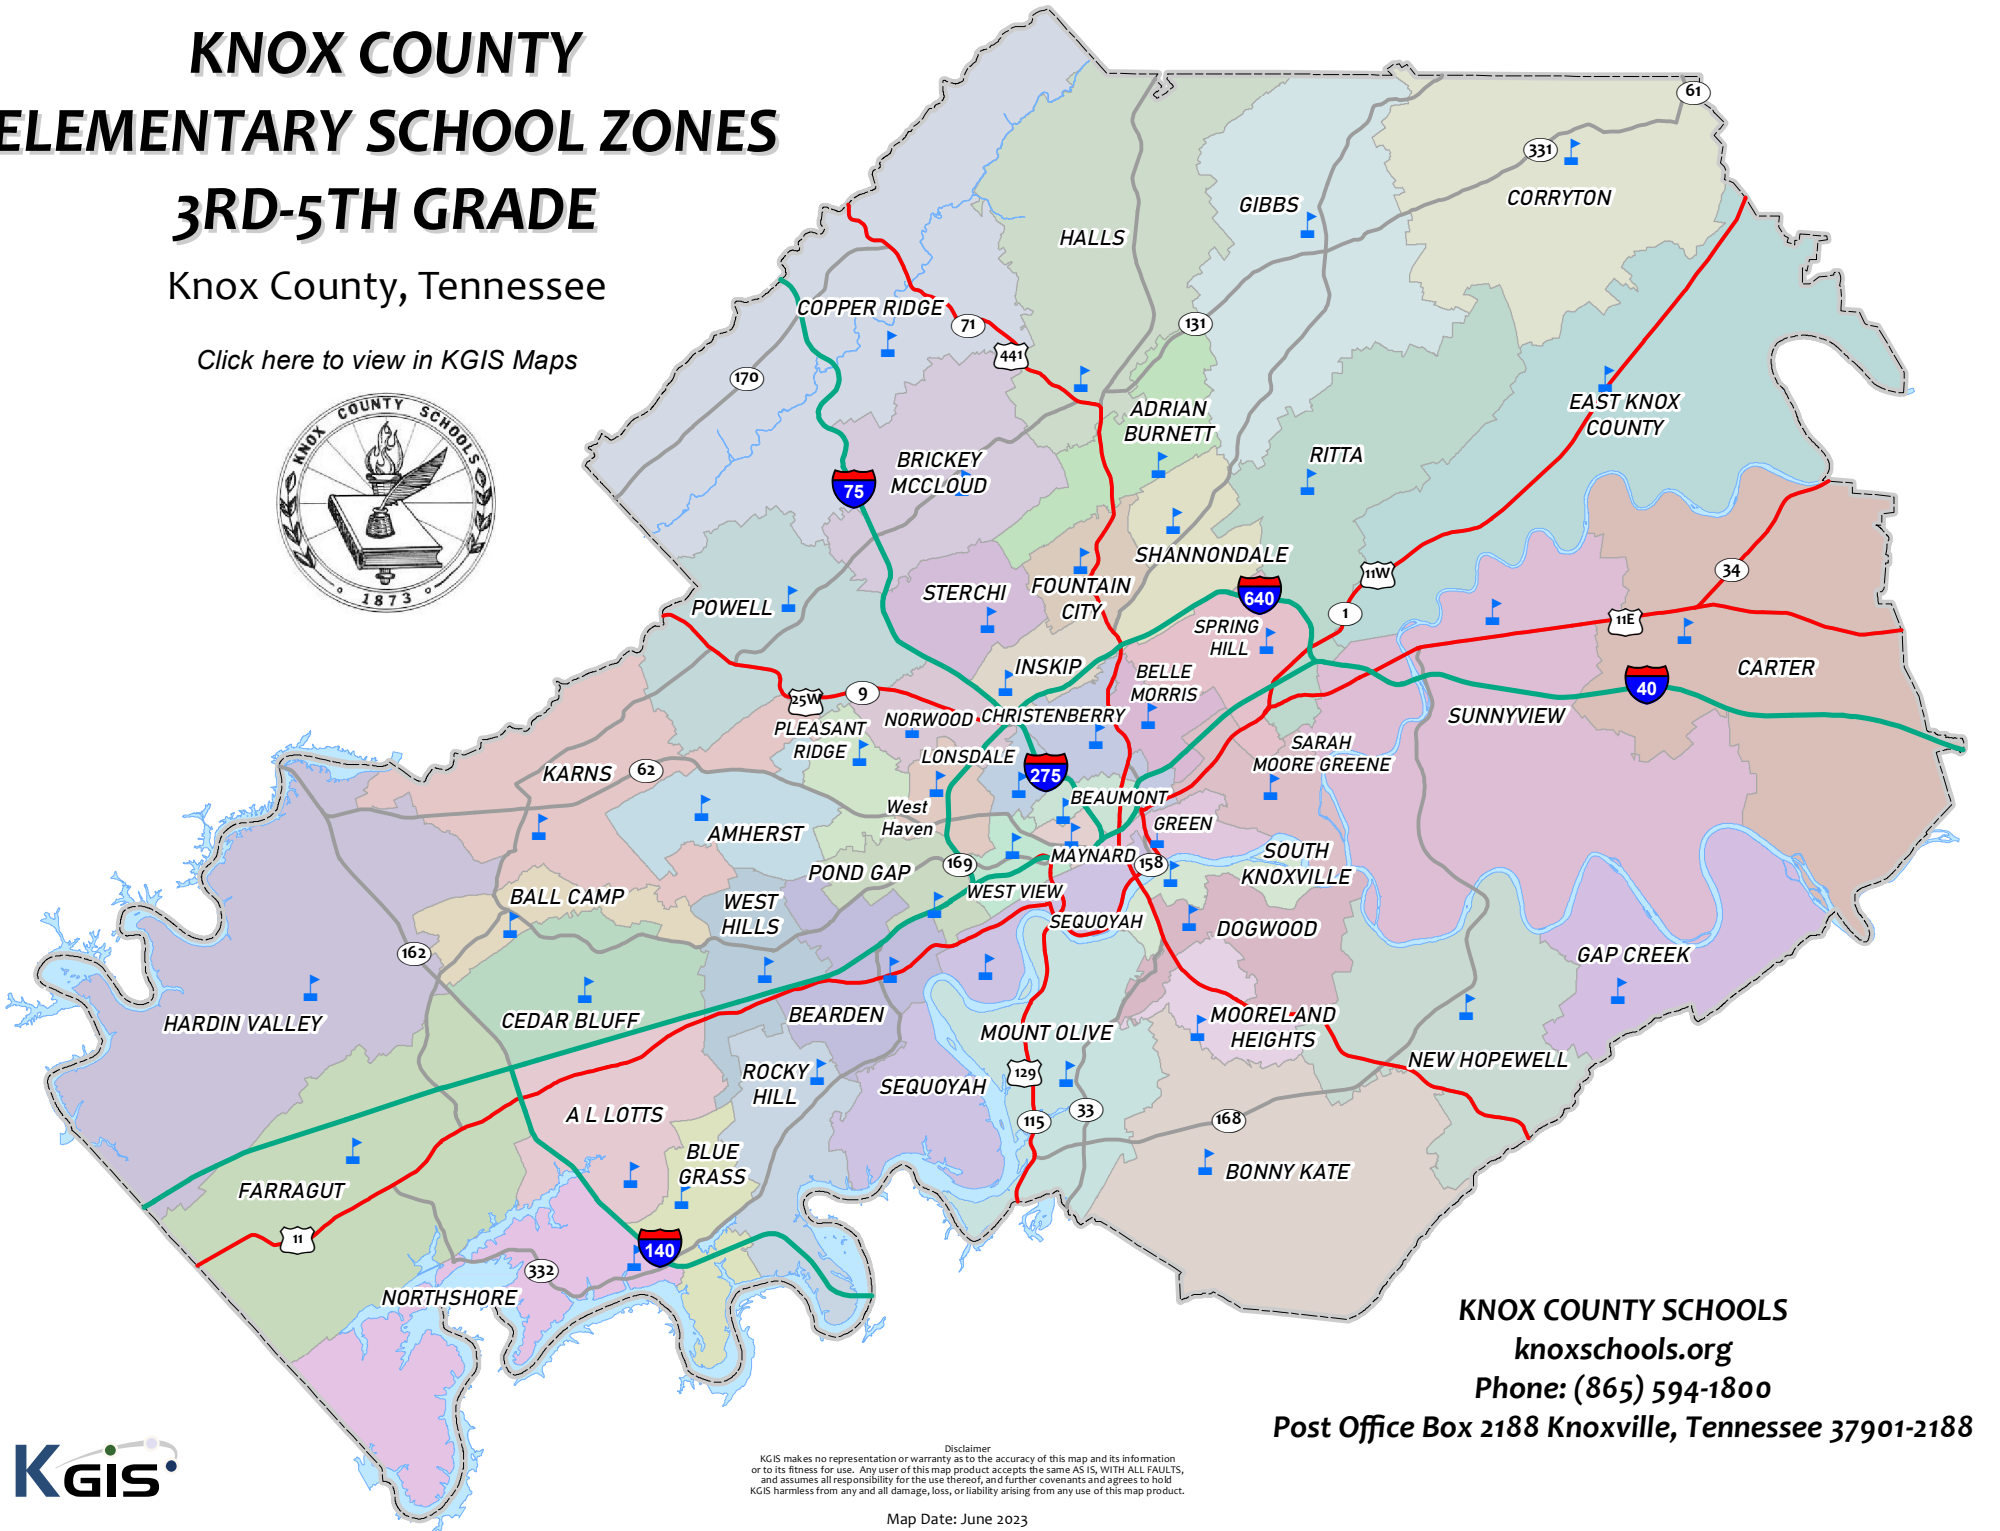

KNOX COUNTY ELEMENTARY SCHOOL ZONES

3RD-5TH GRADE

Knox County, Tennessee

[Click here to view in KGIS Maps](#)

KNOX COUNTY SCHOOLS

knoxschools.org

Phone: (865) 594-1800

Post Office Box 2188 Knoxville, Tennessee 37901-2188

Map Date: June 2023