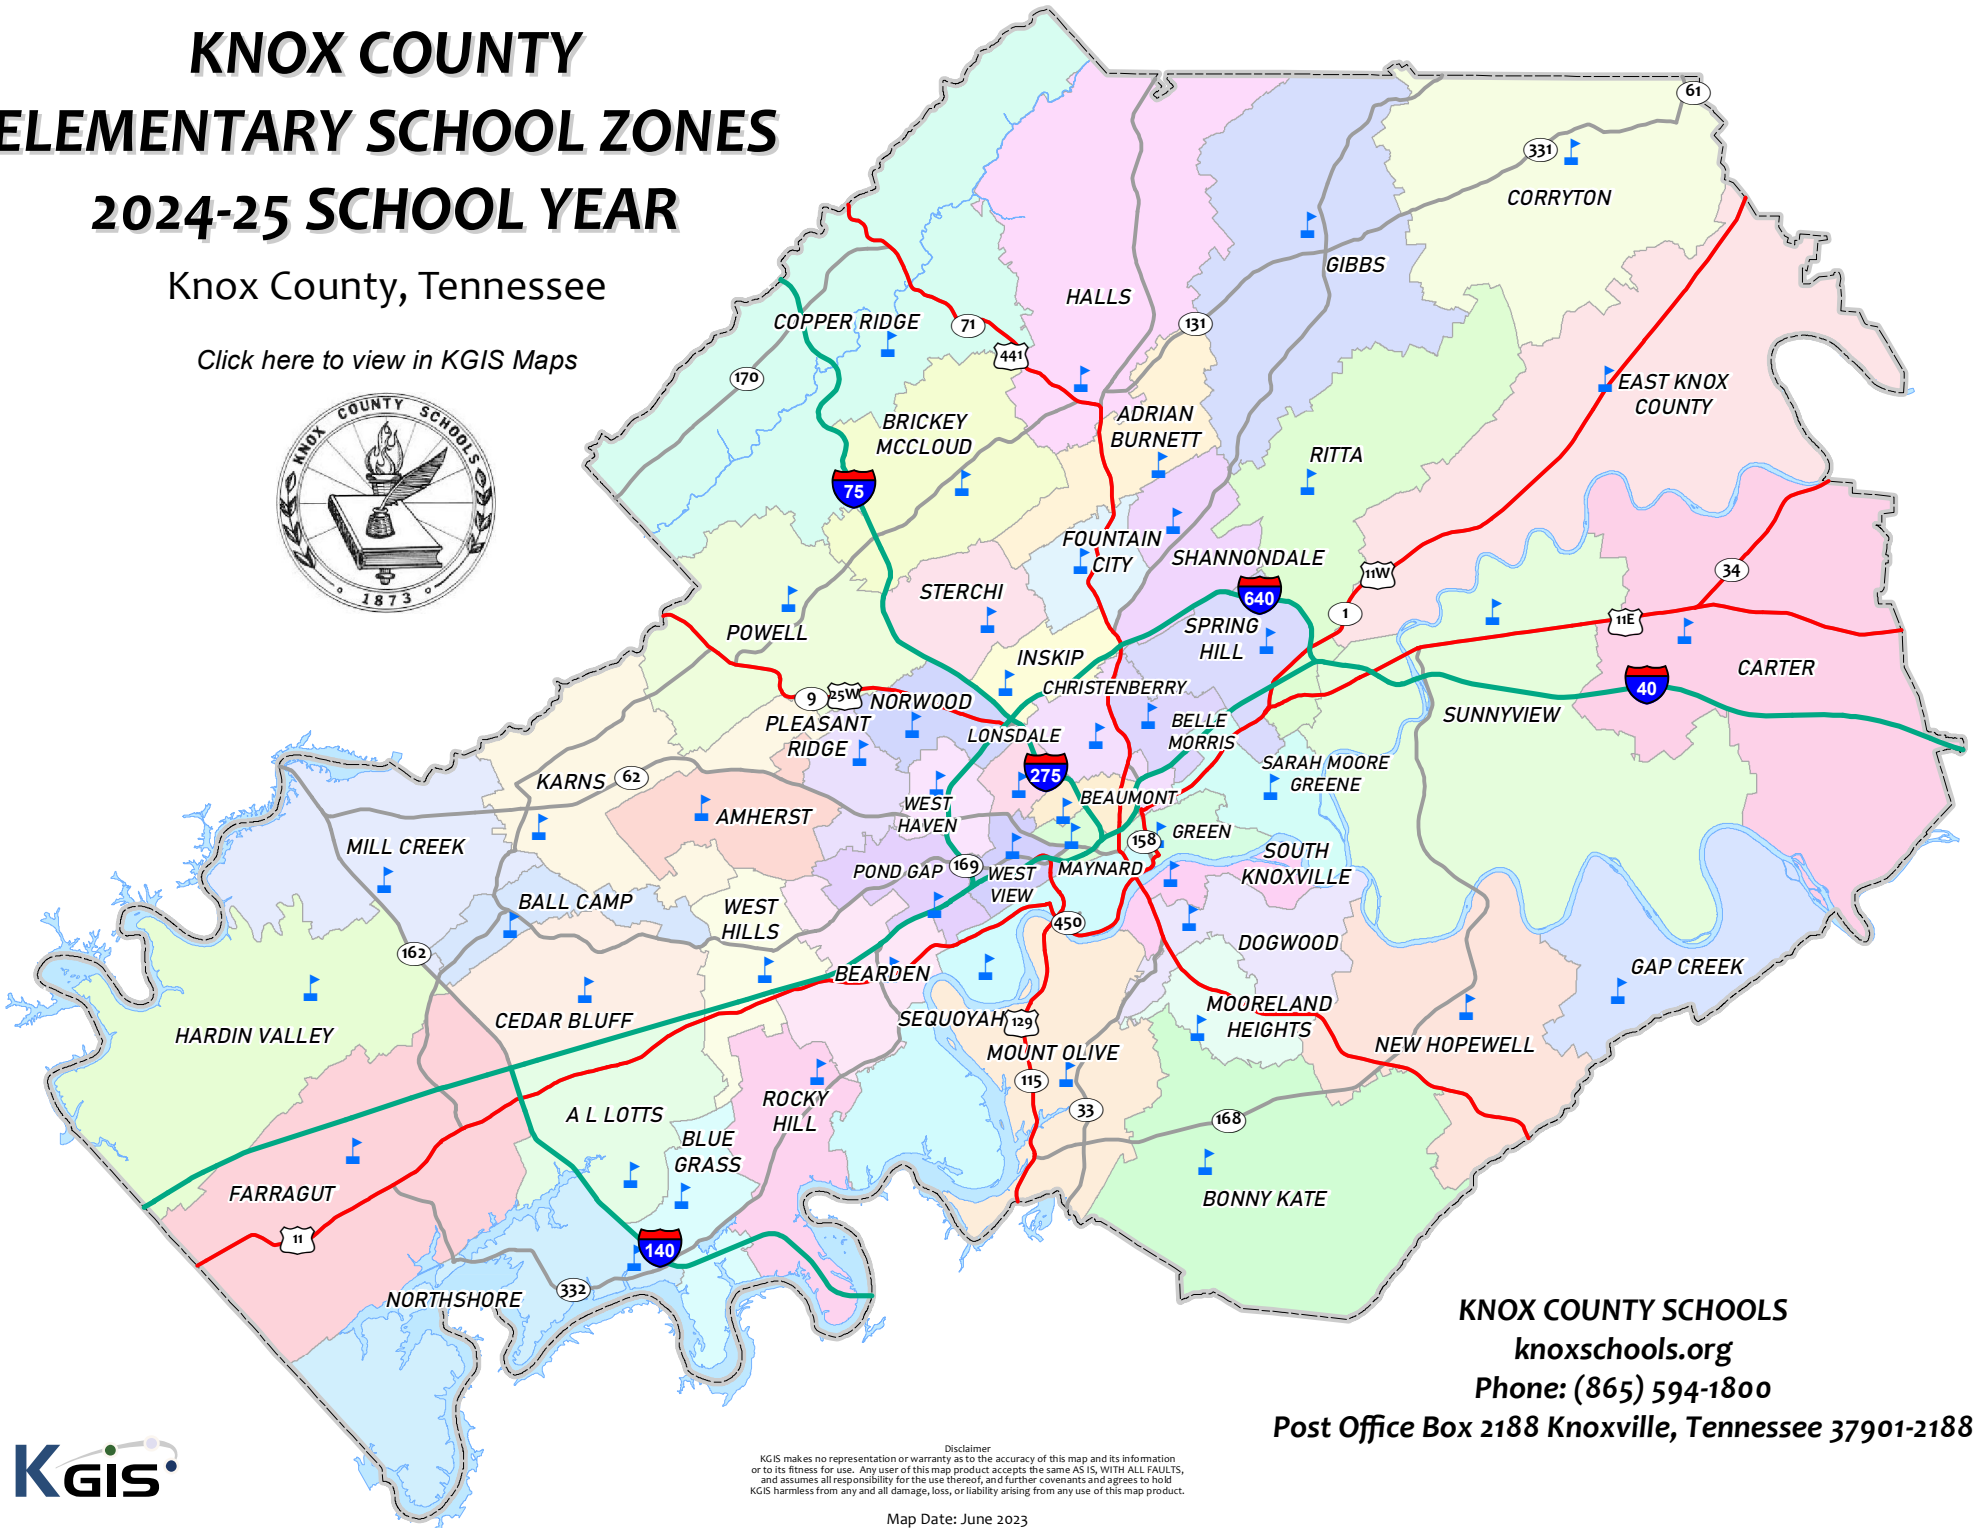

KNOX COUNTY ELEMENTARY SCHOOL ZONES

2024-25 SCHOOL YEAR

Knox County, Tennessee

[Click here to view in KGIS Maps](#)

KNOX COUNTY SCHOOLS

knoxschools.org

Phone: (865) 594-1800

Post Office Box 2188 Knoxville, Tennessee 37901-2188

Map Date: June 2023